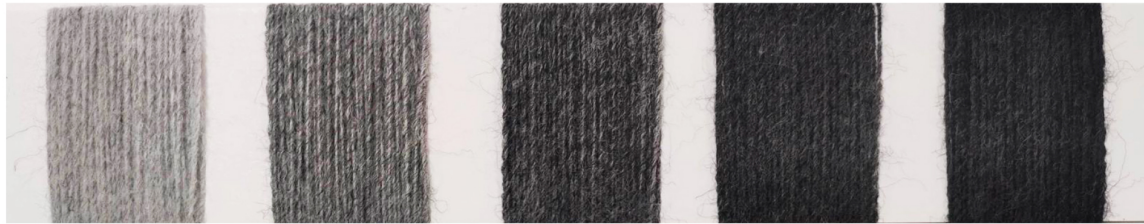

NOBL

COLOR CARD #80 - ACRYLIC YARN MADE IN EUROPE

COMPOSITION: 100% ACRYLIC

LT GREY
MELANGE

MEDIUM GREY
MELANGE

GREY
MELANGE

DARK GREY
MELANGE

BLACK
MELANGE

WHITE

OFF WHITE

PMS 651 C

PMS WARM GREY 1C

PMS 4256 C

PMS 7403 C

PMS 122 C

PMS 5767 C